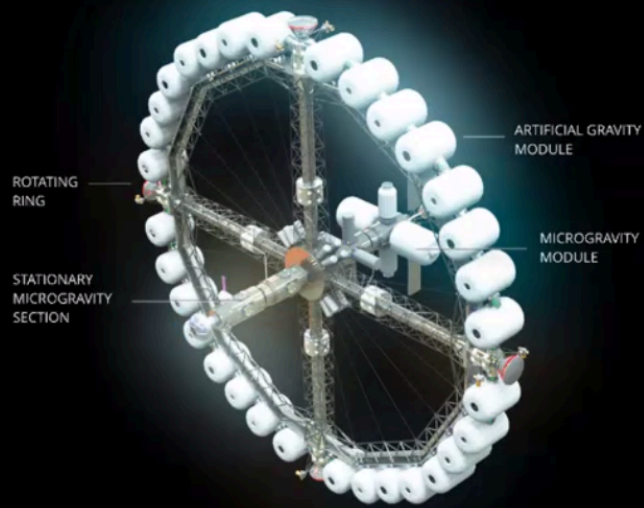

The Long Term Vision

Rotating Stations housing
hundreds of people